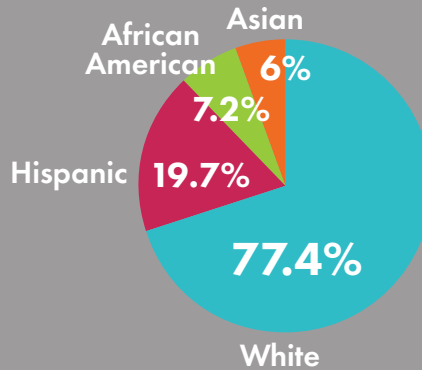

LEAGUE CITY BY THE NUMBERS

POPULATION: 109,454

Largest City in Galveston County, encompassing 31.6 percent of the total population in the county.

AGE

Median Age: 36.1

RACE

HOUSEHOLDS

Number of households: 39,123
Average household size: 2.78
Average household income: \$115,072

EDUCATION

Bachelor's degree or higher: 44.4%
High school graduate or higher: 95.5%

WORKFORCE

3.8% unemployment rate

Occupations