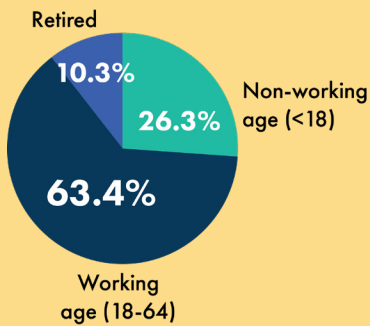

LEAGUE CITY BY THE NUMBERS

POPULATION: 109,454

Largest City in Galveston County, encompassing 31.6 percent of the total population in the county.

AGE

Median Age: 36.1

RACE

HOUSEHOLDS

Number of households: 39,123
Average household size: 2.78
Average household income: \$115,072

EDUCATION

Bachelor's degree or higher: 44.4%
High school graduate or higher: 95.5%

WORKFORCE

3.8% unemployment rate

Occupations